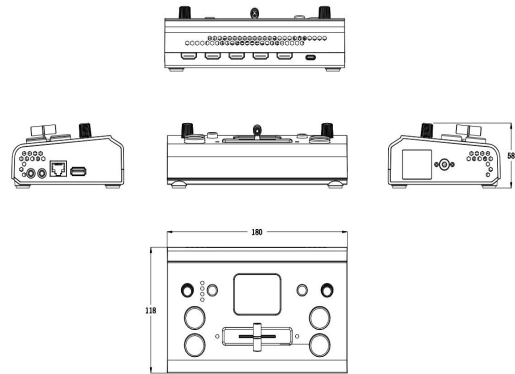

Dimension

Order Code

Order Code	Item
230-0001-03-0	mini

Tel: +86-592-5771197 Fax: +86-592-5788216 E-mail: sales@rgblink.com

Headquarter: Room 601A, No. 37-3 Banshang community, Building 3, Xinke Plaza, Torch Hi-Tech Industrial Development Zone, Xiamen, China

Specifications are correct at time of printing and subject to change or alteration without notice!

www.rgblink.com