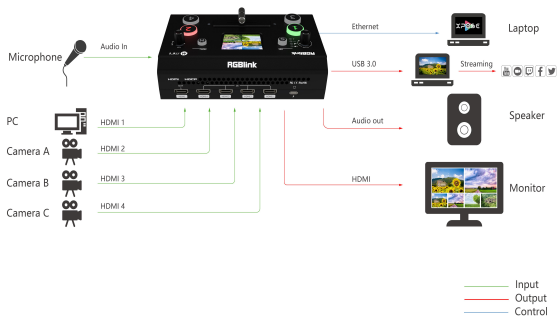

Application